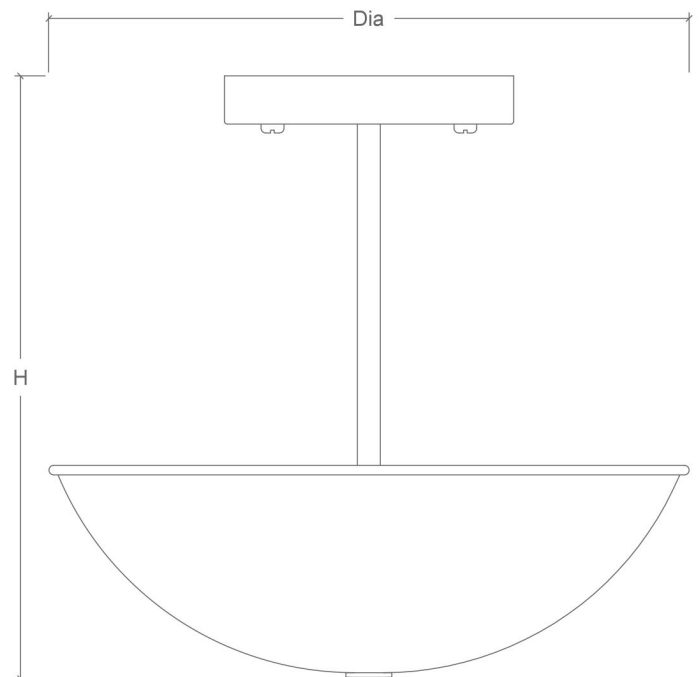

Product Dimensions

H 250mm, Dia 265mm
H 9.8" Dia 10.4"

Materials

Solid brass

Available Finishes

Polished brass, brushed brass, aged brass,
aged bronze, polished nickel
Enquire for custom finishes

Technical

Lamp: 3 x E14 (60W max) candle
Voltage: 220 - 240V
Hardwired

Lead Time & Shipping

8 weeks + shipping
Shipping quoted upon confirmation of delivery address

Notes

Flex & Switch: Black twisted flex with black inline switch and plug

First Floor, Chelsea Reach
79-89 Lots Road
London, UK
SW10 0RN