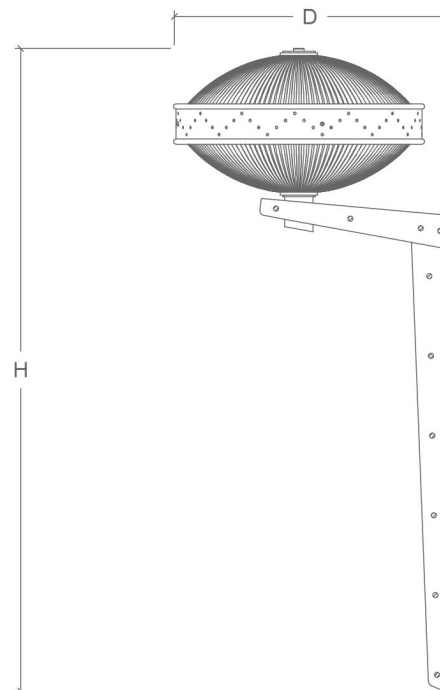

Product Dimensions

H 790mm, W 310mm, D 335mm
H 31" W 12.2" D 13"

Materials

Solid brass and holophane glass

Available Finishes

Polished brass, brushed brass, aged brass,
aged bronze, polished nickel
Enquire for custom finishes

Technical

Lamp: 1 x E27 (60W max)
Voltage: 220 - 240V
Hardwired or plug-in

Lead Time & Shipping

8 weeks + shipping
Shipping quoted upon confirmation of delivery address

Notes

Bramdean Wall Light can be tailor made to bespoke sizes and finishes, please enquire for further details