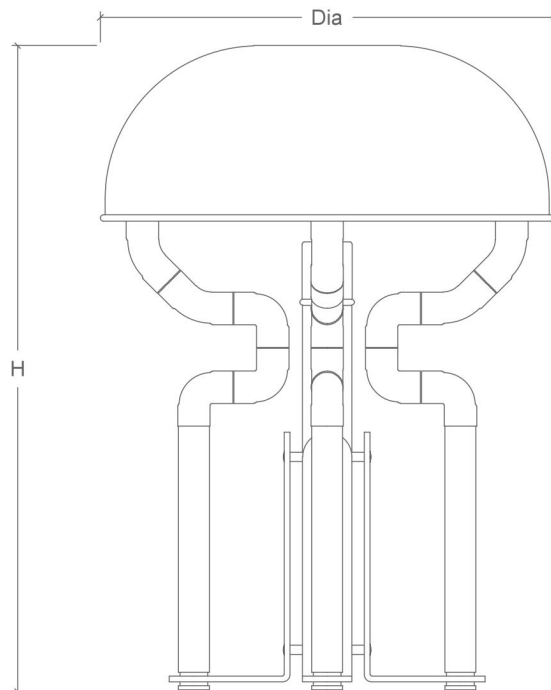

### Product Dimensions

H 320mm, Dia 230mm

H 12.5" Dia 9"

### Notes

Flex & Switch: Black twisted flex with black inline switch and plug

First Floor, Chelsea Reach  
79-89 Lots Road  
London, UK  
SW10 0RN

T +44 (0) 20 7427 6059  
info@andobjects.com  
andobjects.com  
Company Registration NO 09261387 England