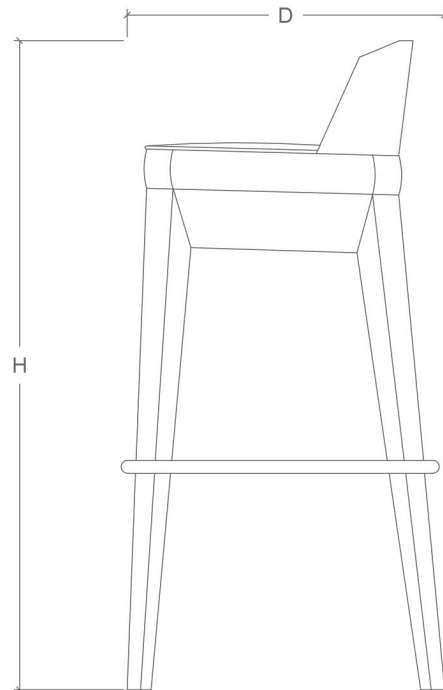

Product Dimensions

H 990mm, W 475mm, D 510mm, SH 840mm
H 39" W 18.7" D 20" SH 33"

Materials

Solid oak frame with aged copper foot rail
Upholstery: COM/COL

Available Finishes

Available in And Objects' standard timber finishes
Enquire for custom finishes

Technical

Handed jointed and doweled timber frame
High-grade filling and webbing

Lead Time & Shipping

8 weeks + shipping
Shipping quoted upon confirmation of delivery address

Notes

Chilcomb Bar Stool can be tailor made to bespoke sizes and finishes, please enquire for further details