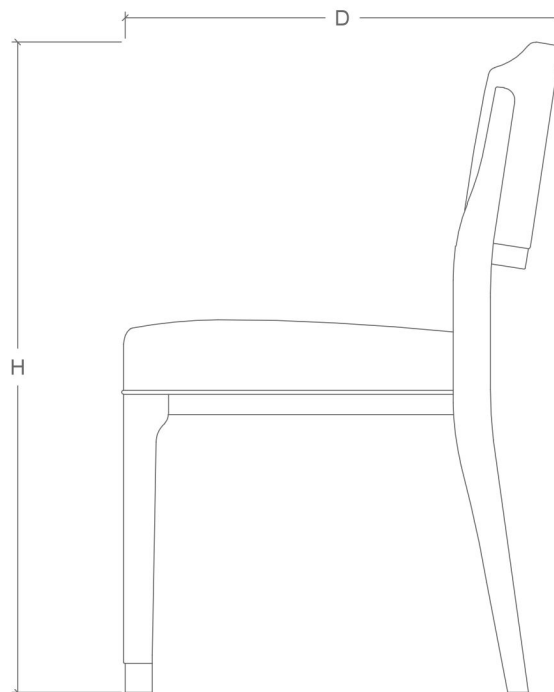

Notes

Meon Stacking Chair can be tailor made to bespoke sizes and finishes, please enquire for further details