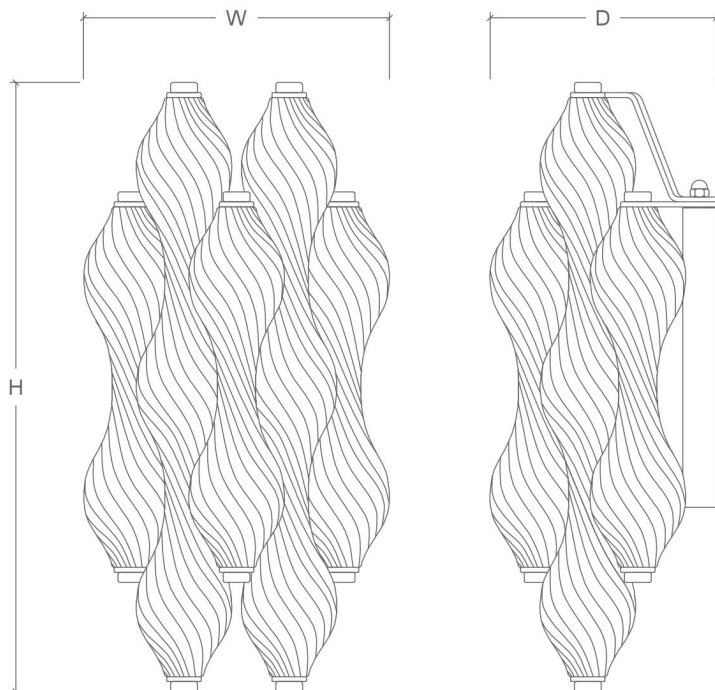

Product Dimensions

H 365mm, W 185mm, D 135mm
H 14.3" W 7.3" D 5.3"

Materials

Solid brass and hand blown glass

Available Finishes

Polished brass, brushed brass, aged brass,
aged bronze, polished nickel
Enquire for custom finishes

Technical

Lamp: 1 x E14 (60W max) candle
Voltage: 220 - 240V
Hardwired

Lead Time & Shipping

8 - 12 weeks + shipping
Shipping quoted upon confirmation of delivery address

Notes

Wherwell Wall Light can be tailor made to bespoke sizes and finishes, please enquire for further details