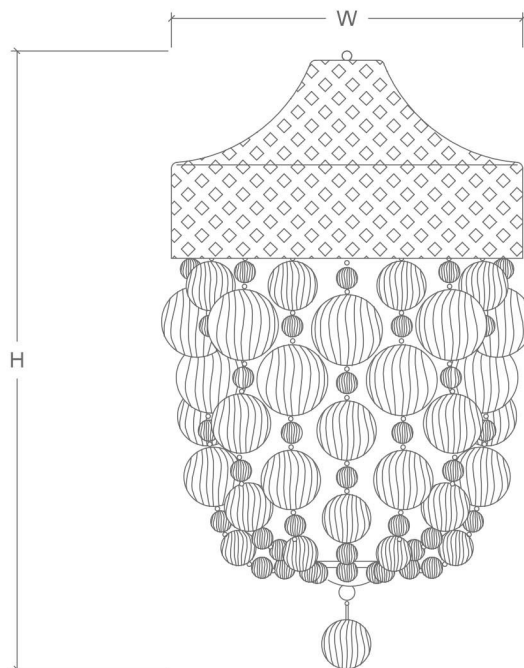

Product Dimensions

H 500mm, W 300mm, D 150mm
H 19.6" W 11.9" D 5.9"

Materials

Solid brass and hand blown glass

Available Finishes

Polished brass, brushed brass, aged brass,
aged bronze, polished nickel
Enquire for custom finishes

Technical

Lamp: 2 x E14 (60W max) pygmy
Voltage: 220 - 240V
Hardwired

Lead Time & Shipping

14 weeks + shipping
Shipping quoted upon confirmation of delivery address

Notes

Durley Wall Light can be tailor made to bespoke sizes and finishes, please enquire for further details